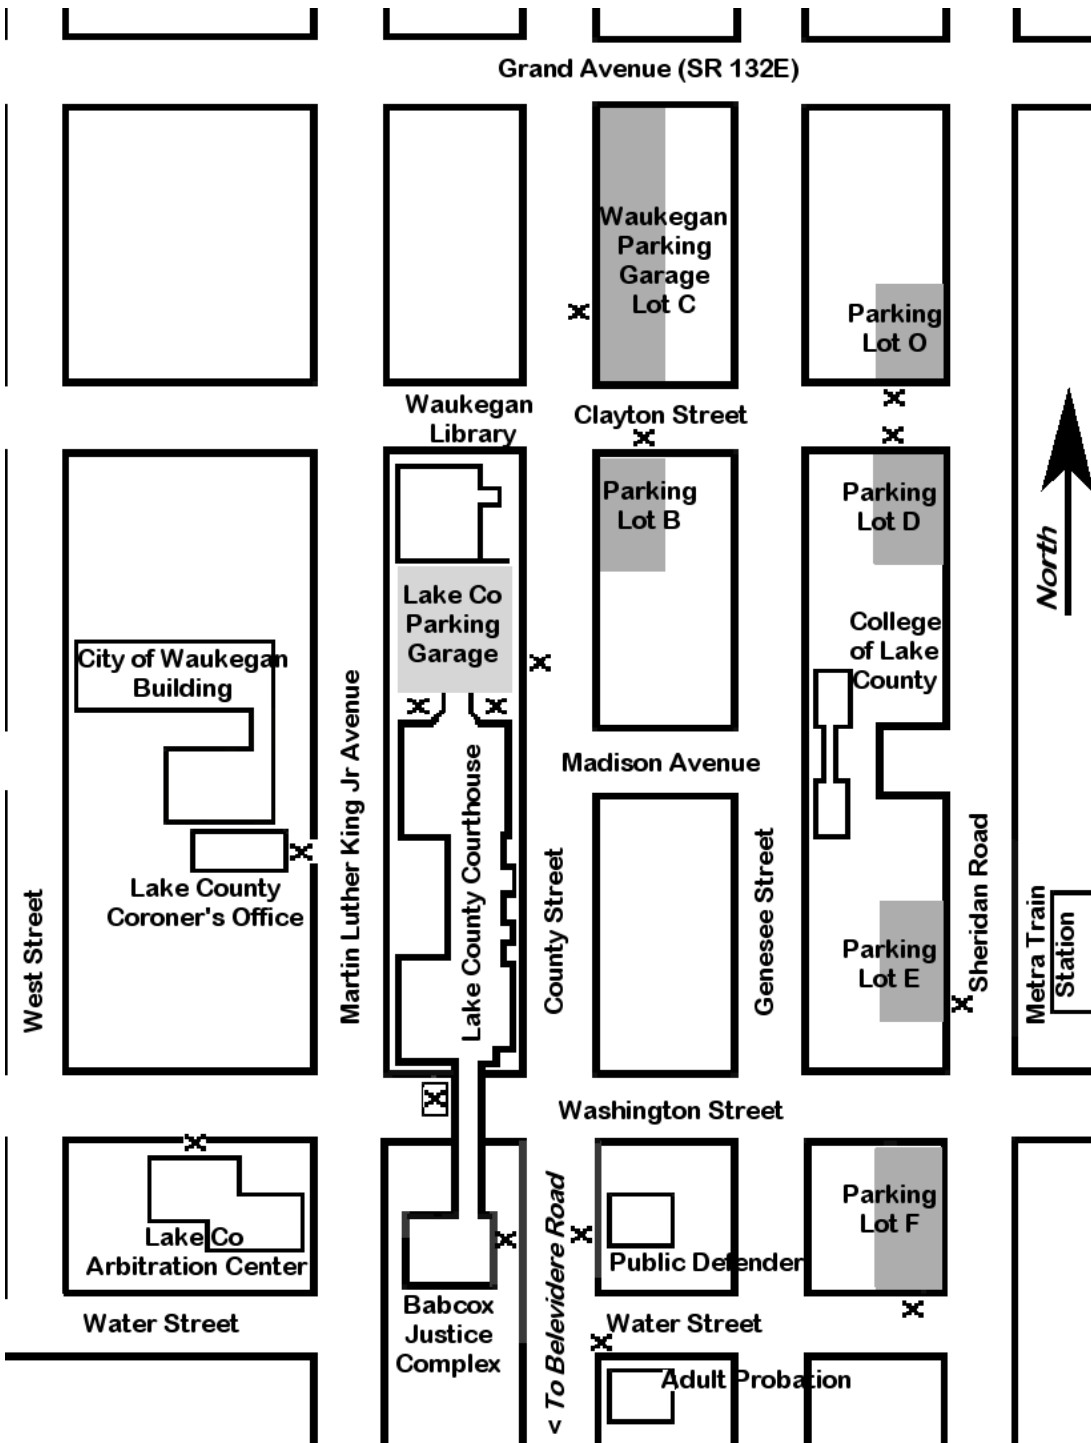

Nineteenth Judicial Circuit
Babcox Justice Complex
 20 S. County Street
 Waukegan, IL 60085

Courtrooms 120, 150, 220 & 221, Pre-Trial Services, A Safe Place and the Jail Visitors Entrances are from 20 S. County Street. The Lake County Sherriff's Office is from 25 S. Martin Luther King, Jr. Ave

Location

The Babcox Justice Complex is located in downtown Waukegan on County Street near Water Street. It is between Washington Street (CR A22) to the north and Belvidere Road (SR 120) to the south. We are within view of Lake Michigan.

Directions

If coming from the Tri-State Tollway (I-94) using Grand Avenue (SR 132 E):

Exit onto Grand Avenue (Route 132) east bound. Go east on Grand Avenue (6.2 mi), turn right onto County Street (0.4 miles) to the Babcox Justice Complex.

Alternately you can exit the Tri-State Tollway (I-94) using Belvidere Road (SR 120 E):

Exit onto Belvidere Road (SR 120) east bound. Continue east on Belvidere Road (4.8 mi) to the traffic light at County Street. Turn left onto County Street (0.2 miles) to the Babcox Justice Complex.