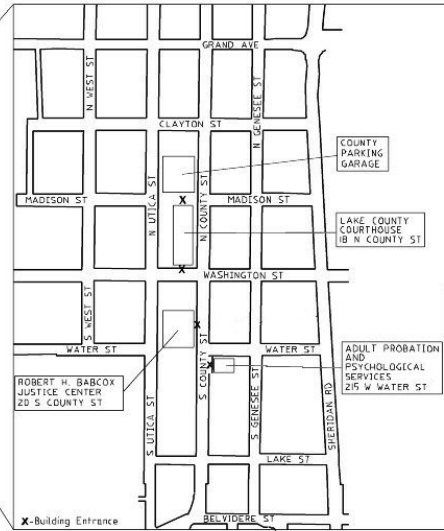

Nineteenth Judicial Circuit
Babcox Justice Complex
 20 S. County Street
 Waukegan, IL 60085

Courtrooms 120, 150, 220 & 221, Pre-Trial Services, A Safe Place and the Jail Visitors Entrances are from 20 S. County Street. The Lake County Sherriff's Office is from 25 S. Martin Luther King, Jr. Ave

Location

The Babcox Justice Complex is located in downtown Waukegan on County Street near Water Street. It is between Washington Street (CR A22) to the north and Belvidere Road (SR 120) to the south. We are within view of Lake Michigan.

Directions

If coming from the Tri-State Tollway (I-94) using Grand Avenue (SR 132 E):

Exit onto Grand Avenue (Route 132) east bound. Go east on Grand Avenue (6.2 mi), turn right onto County Street (0.4 miles) to the Babcox Justice Complex.

Alternately you can exit the Tri-State Tollway (I-94) using Belvidere Road (SR 120 E):

Exit onto Belvidere Road (SR 120) east bound. Continue east on Belvidere Road (4.8 mi) to the traffic light at County Street. Turn left onto County Street (0.2 miles) to the Babcox Justice Complex.